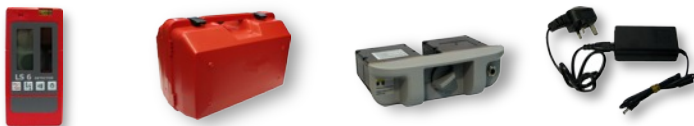

STARTER

Automatic Levelling Laser Level

with long range version available

A horizontal only Laser Level with fully automatic levelling, slope match capability and rechargeable battery.

The Datum STARTER Automatic Laser Level is a horizontal rotating Laser level with fast automatic levelling, it offers an easy one button set up. The Laser features an out of level warning indicator to show if the Laser has been disturbed or knocked, plus a simple slope match facility in manual mode.

Also available is the Long Range version, which extends the working area to 800m. The standard kit includes Laser detector, clamp, rechargeable battery pack, charger, dry cell battery door and protective carry case.